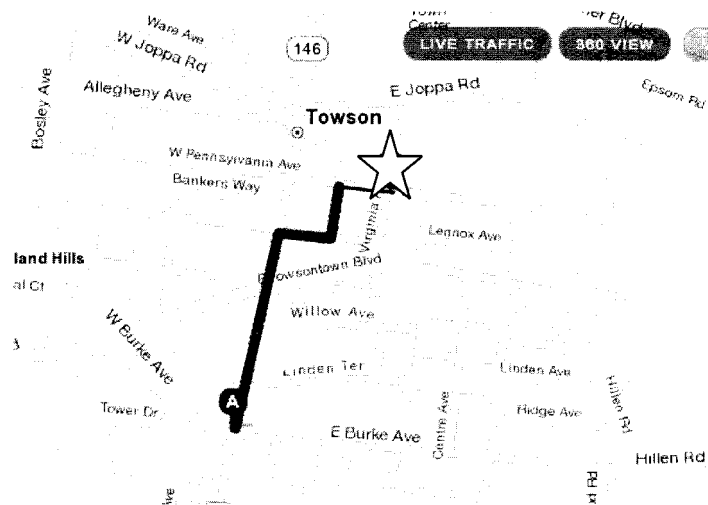

DIRECTIONS

Directions from Burke Ave. and York Rd.

Associated Speech &
Language Services, P.A.
100 E. Pennsylvania Avenue
Courtyard Suite
Towson, MD 21286
Tel: 410-825-9445
Fax: 410-296-5710
www.aslsinc.com

North on York Rd. past Burke Ave. Continue north on York Rd. Make a right onto Chesapeake Ave. Make a left onto Virginia Ave. Then make a left onto Pennsylvania Ave. Turn into parking lot on right side of street.

Directions from 695 Beltway

From Beltway, take Dulany Valley Road South to Towson (Exit 27A). Continue straight to Towson Circle. Follow Circle around to East Joppa Rd. (Barnes and Noble Bookstore). Continue on Joppa Rd. make a right onto Virginia Ave. Then make a right onto Pennsylvania Ave. Turn into parking lot on right side of street.