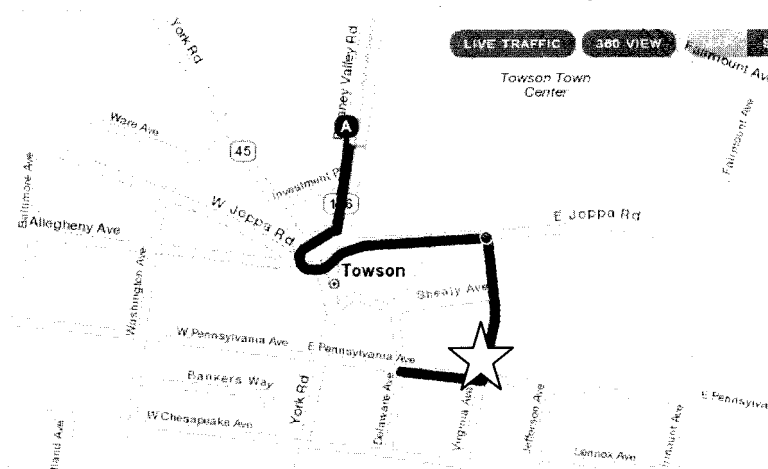

North on York Rd. past Burke Ave. Continue north on York Rd. Make a right onto Chesapeake Ave. Make a left onto Virginia Ave. Then make a left onto Pennsylvania Ave. Turn into parking lot on right side of street.

Directions from 695 Beltway

From Beltway, take Dulany Valley Road South to Towson (Exit 27A). Continue straight to Towson Circle. Follow Circle around to East Joppa Rd. (Barnes and Noble Bookstore). Continue on Joppa Rd. make a right onto Virginia Ave. Then make a right onto Pennsylvania Ave. Turn into parking lot on right side of street.